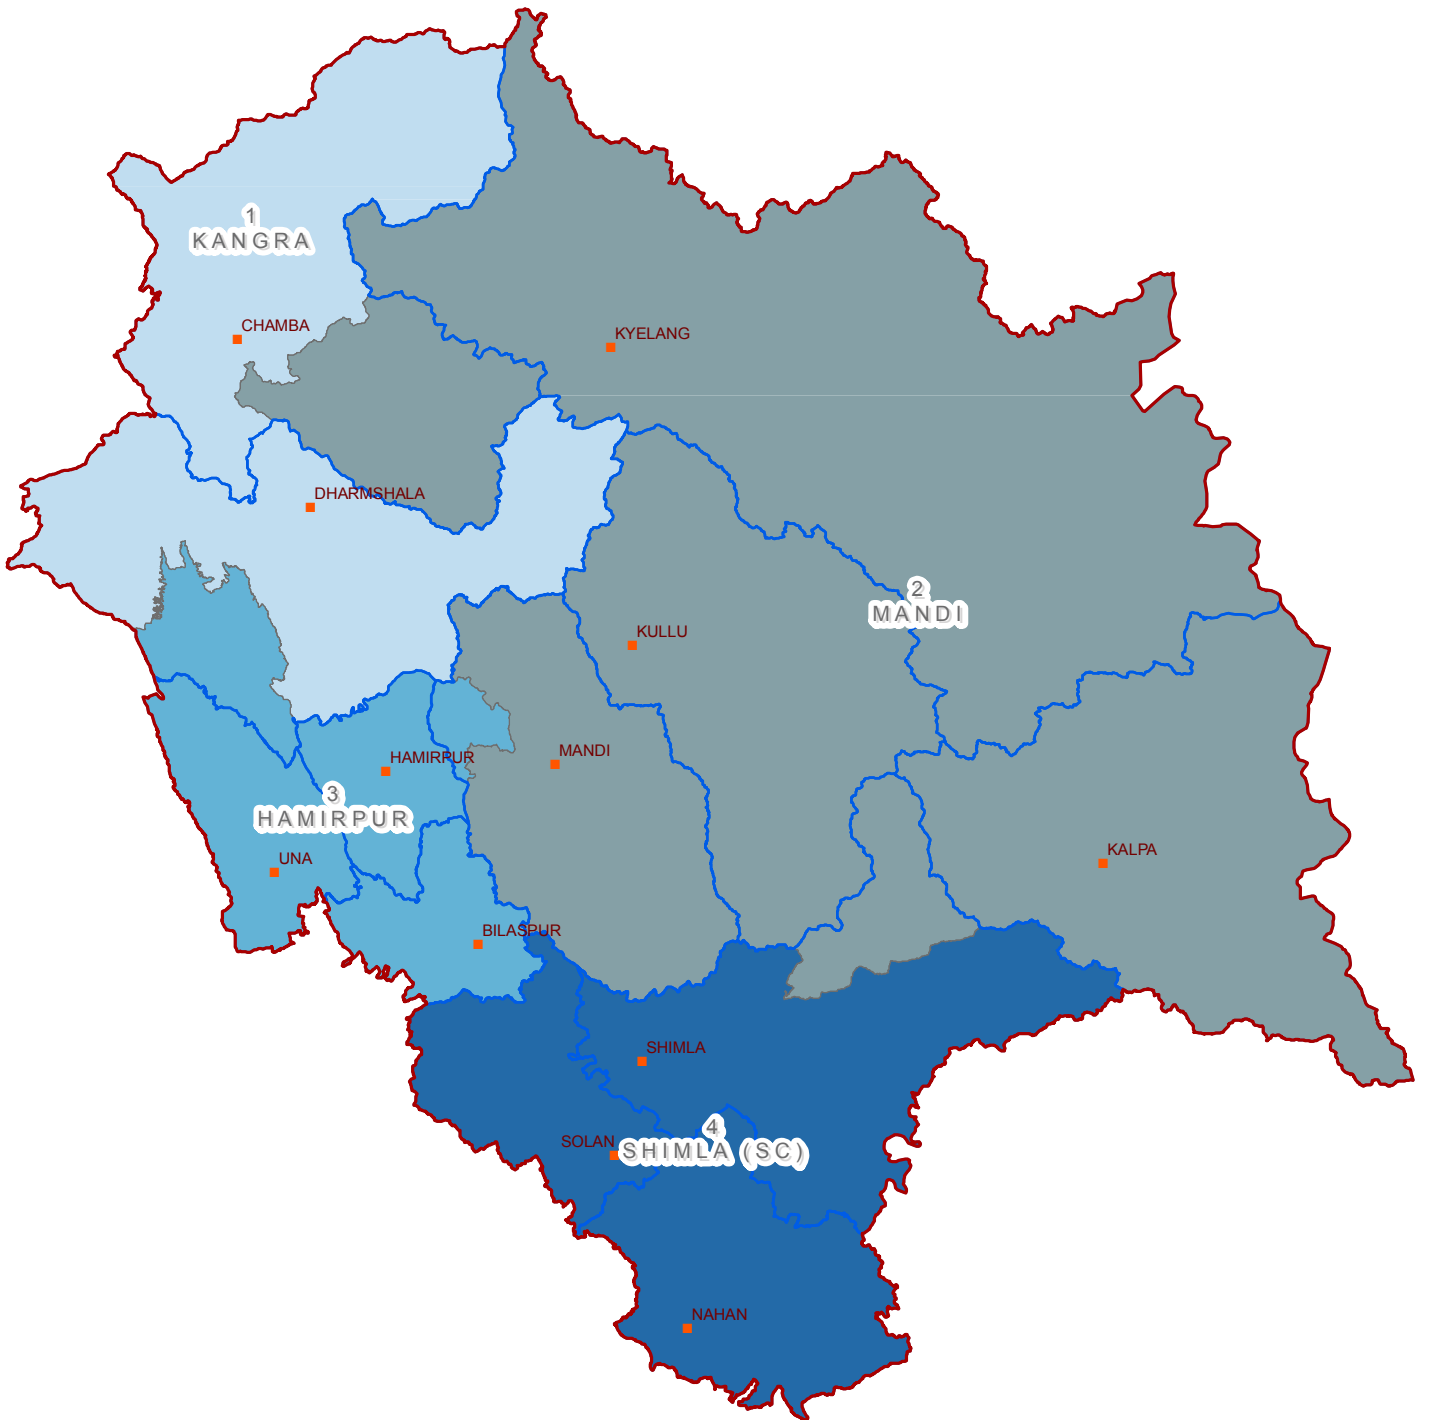

Parliamentary Constituencies Himachal Pradesh

Legend

- State Head Quarter
- District Head Quarters
- State Boundary
- District Boundary