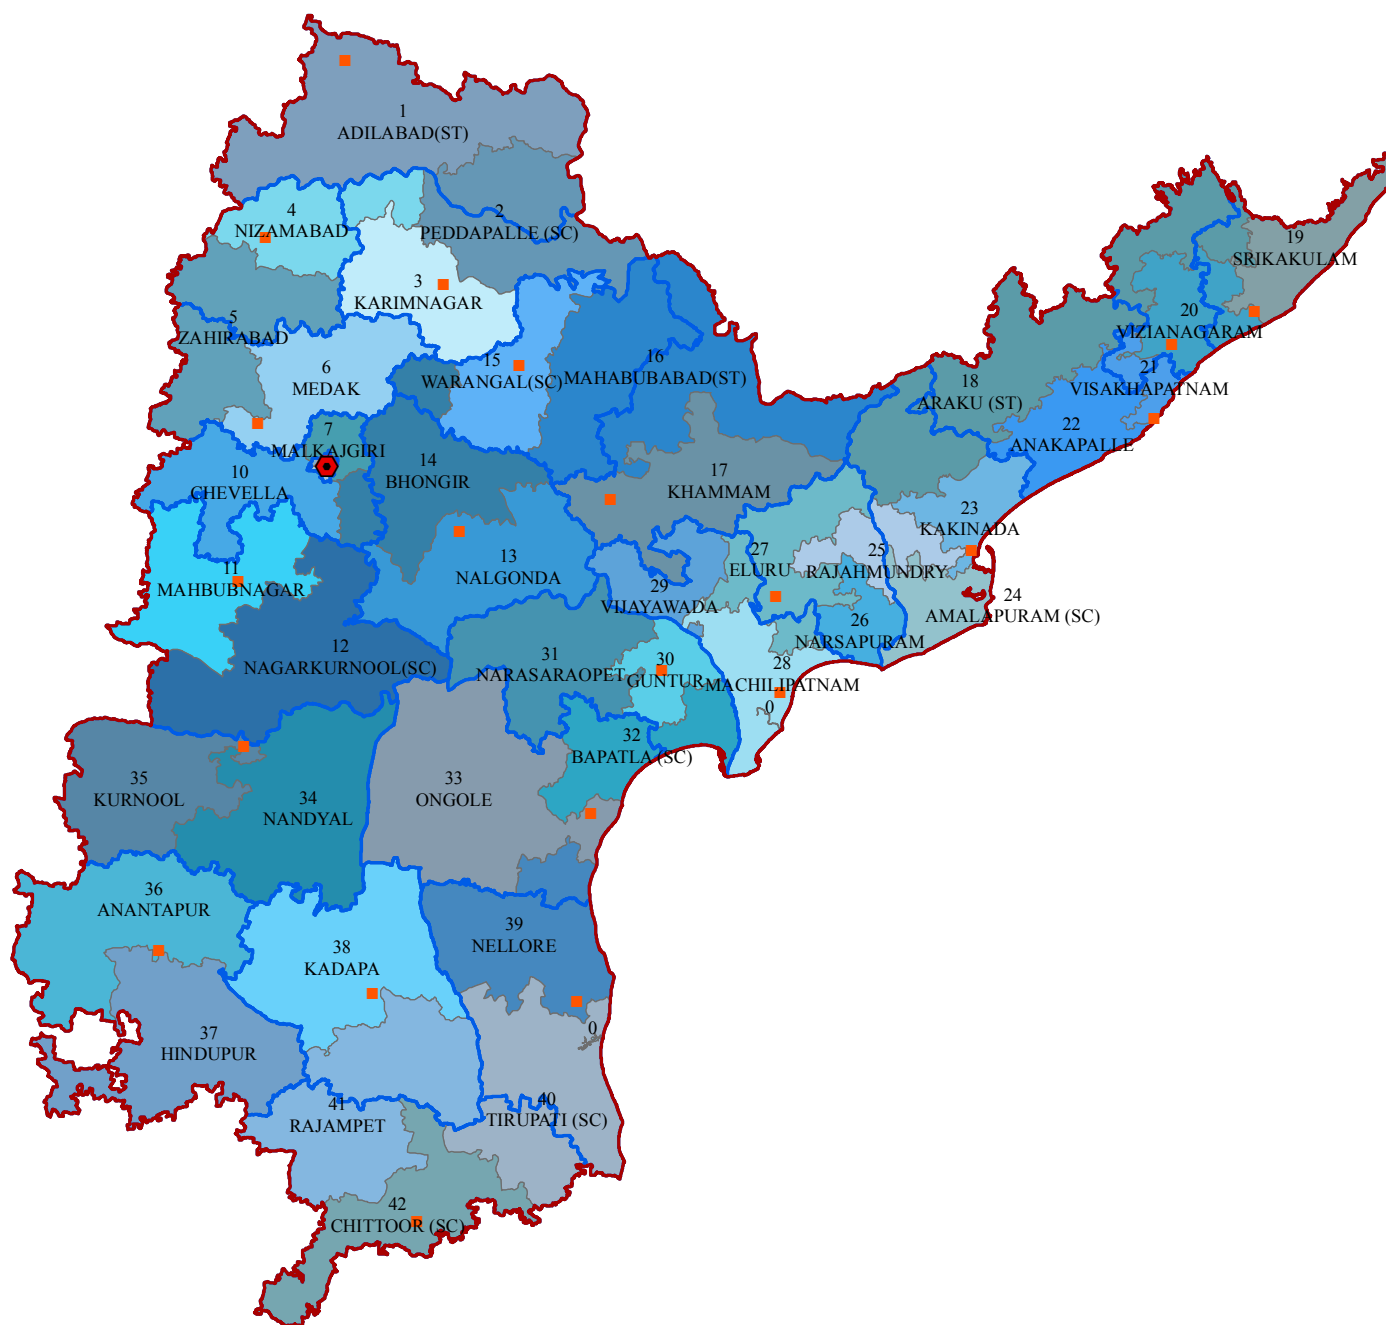

# Parliamentary Constituencies Andhra Pradesh

Hyderabad

## Legend

- ◆ State Head Quarter
- District Head Quarters
- State Boundary
- District Boundary