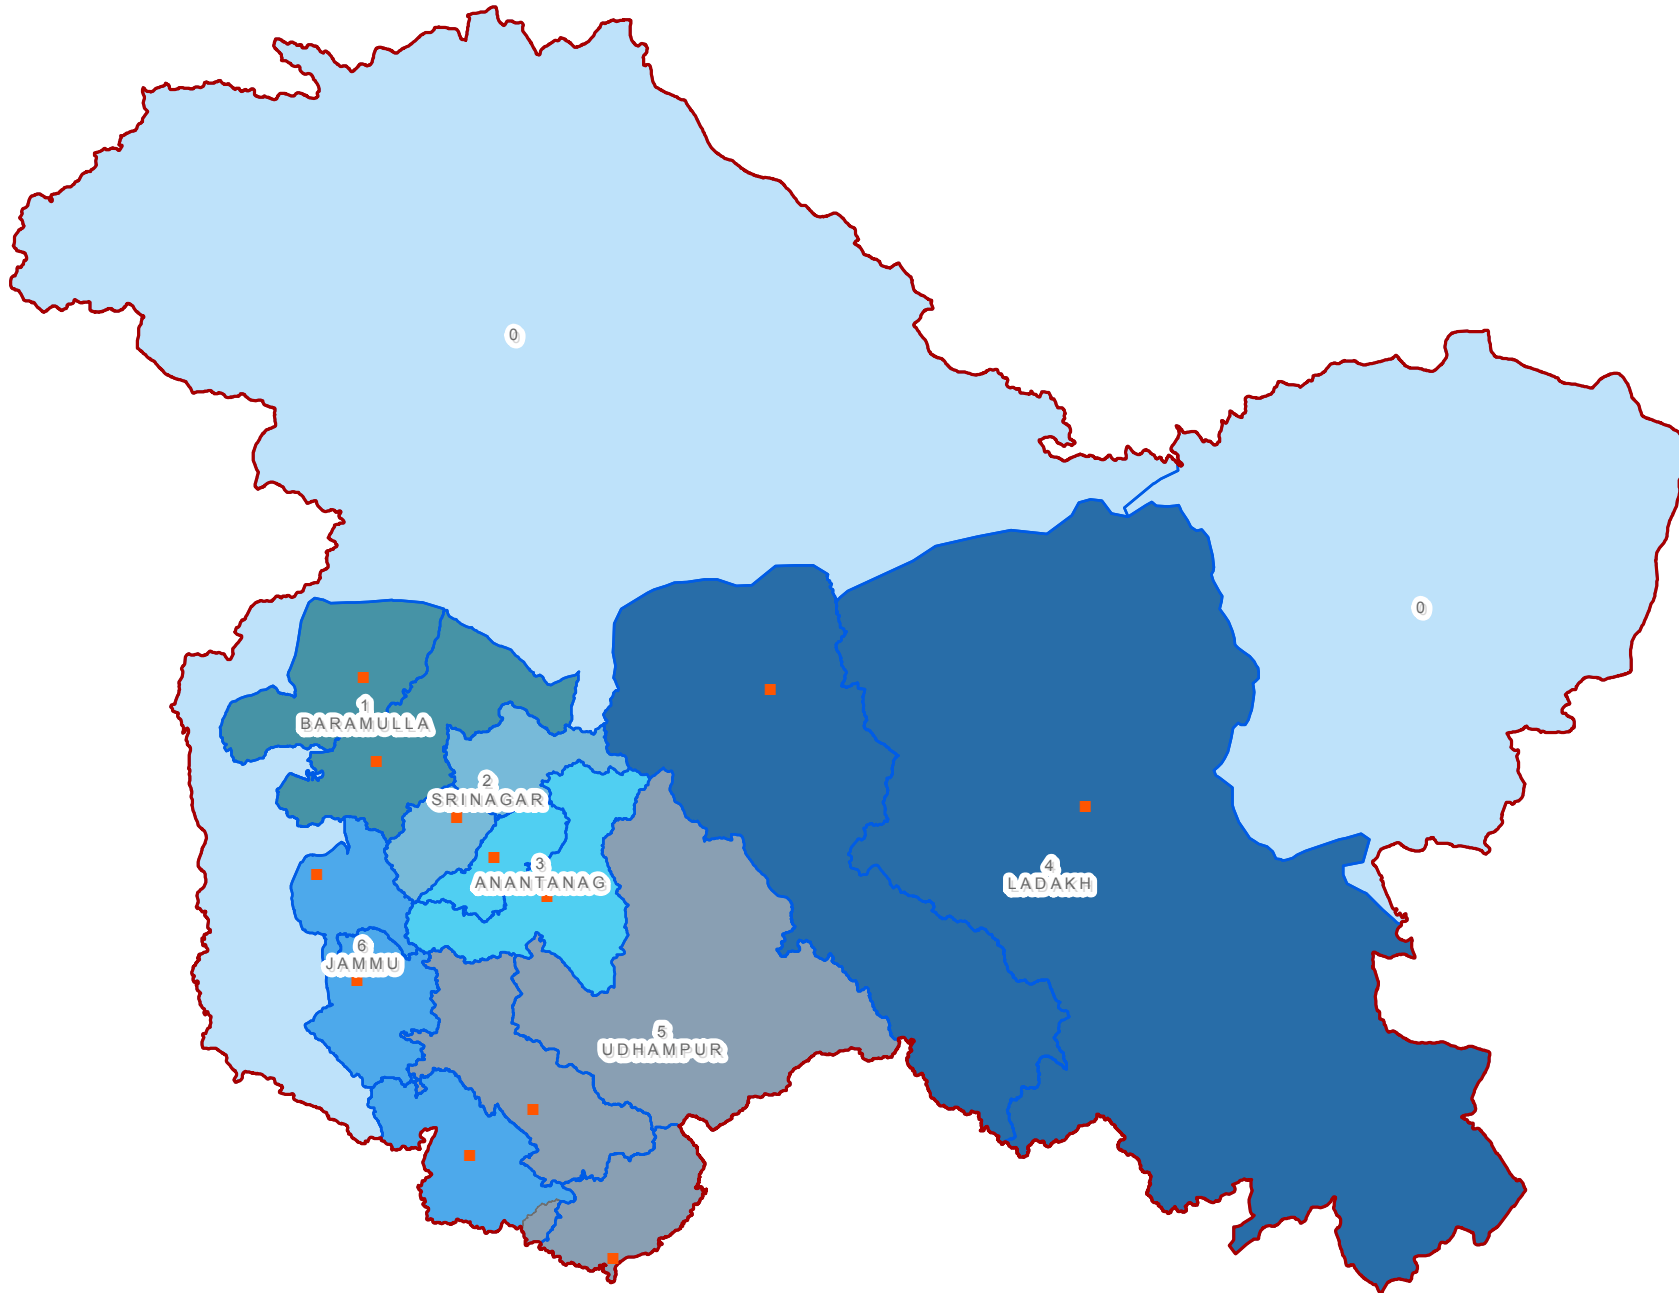

# Parliamentary Constituencies Jammu & Kashmir

## Legend

- State Head Quarter
- District Head Quarters
- State Boundary
- District Boundary