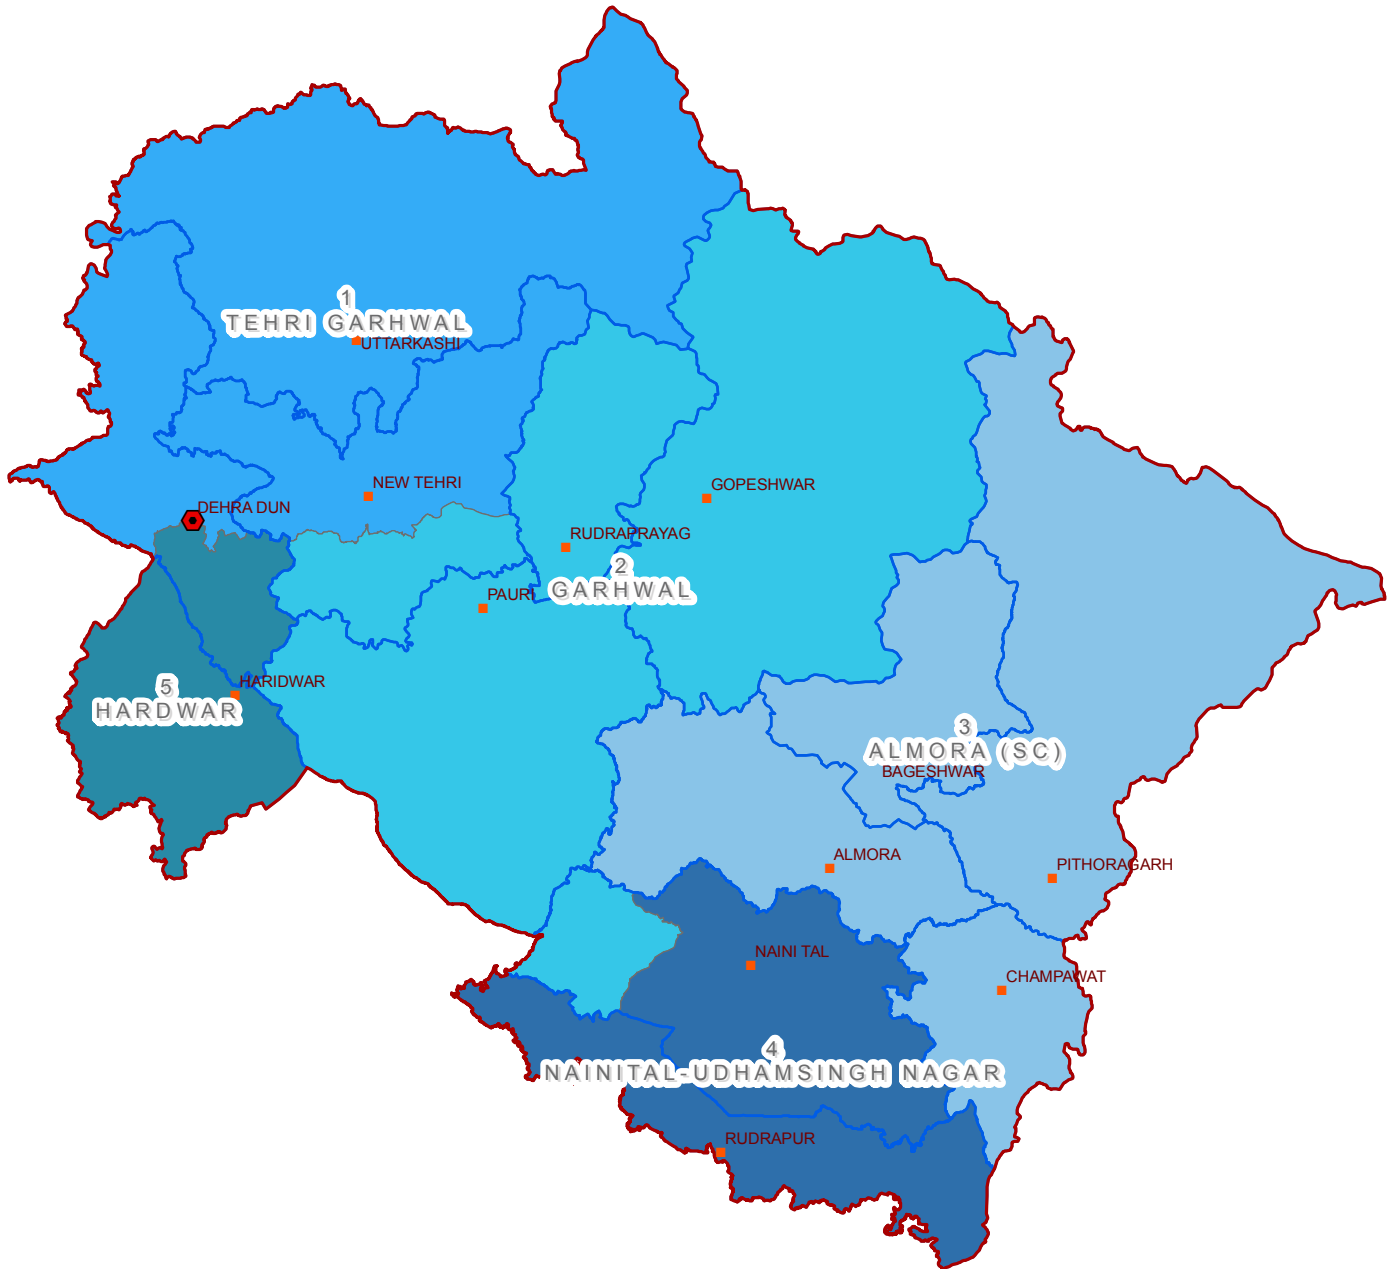

# Parliamentary Constituencies Uttarkhand

## Legend

- State Head Quarter
- District Head Quarters
- State Boundary
- District Boundary